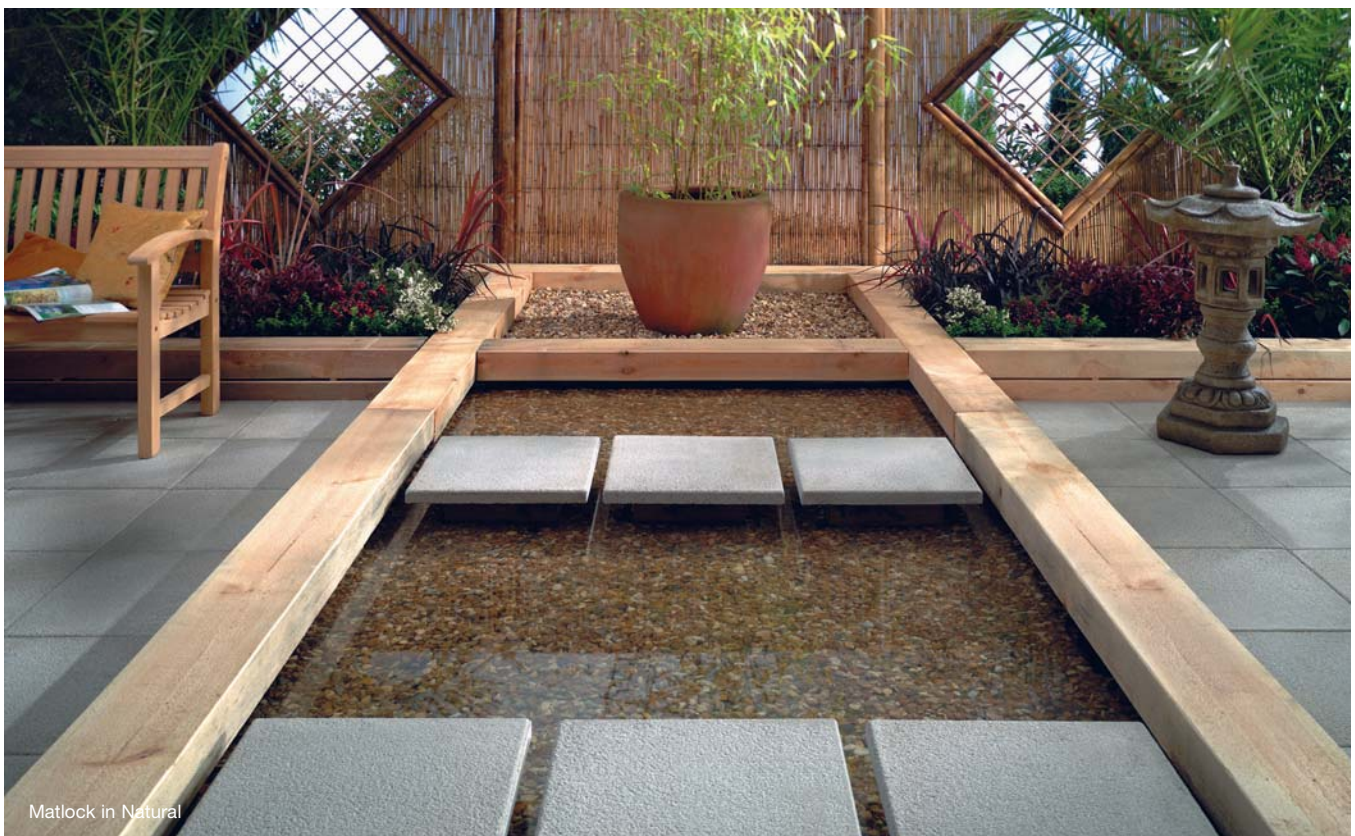

Matlock

Simplicity with style

The beauty of Matlock is its simplicity. Exposed aggregates provide a textured, slip resistant surface which looks good in any garden design. The plain colours of Matlock complement ornate schemes but are also at home in contemporary settings. It is also a practical and hardwearing surface for family homes where durability is a prime factor.

Matlock is made from a combination of aggregates which are exposed just prior to curing to provide an attractive surface which is durable and slip resistant. This highly versatile paving can be used anywhere in the garden. Available in one standard size.

See page 18
for colour samples

Size (mm)	Slabs per m²	No. per pack	Area per pack m²
450 x 450 x 35	4.9	50	10.2

Matlock in Natural