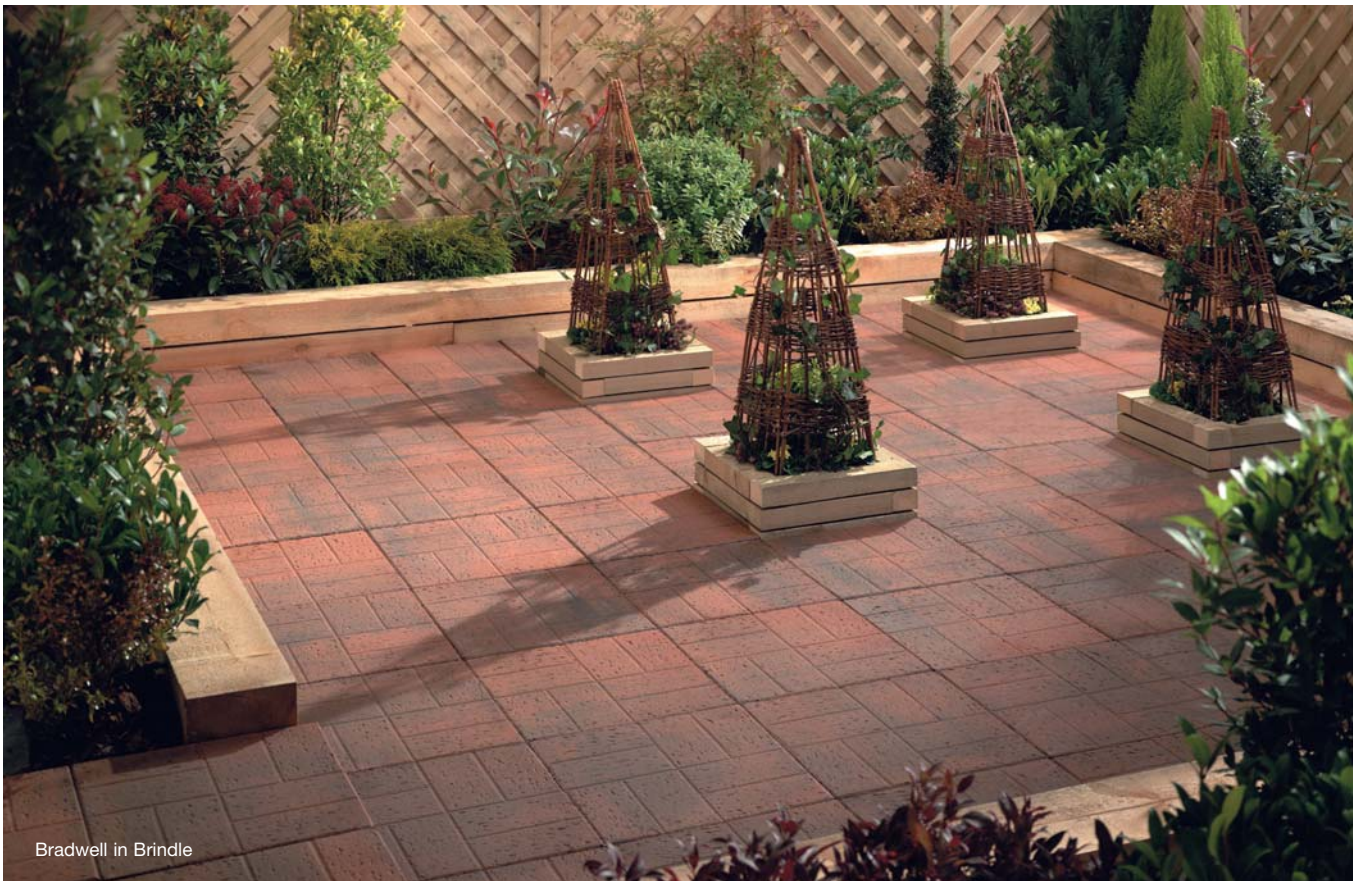

## Paving with the appeal of brickwork

The formal basketweave pattern of Bradwell lends itself to a variety of hard landscaping applications. The distinctive basketweave pattern can be used in many different ways to create patios, paths and garden features.

Bradwell has a rich colour and texture which recreates the appearance of natural clay bricks. Available in one standard size.

**BRINDLE**

See page 18  
for colour samples

Size (mm)	Slabs per m <sup>2</sup>	No. per pack	Area per pack m <sup>2</sup>
450 x 450 x 35	4.9	50	10.2