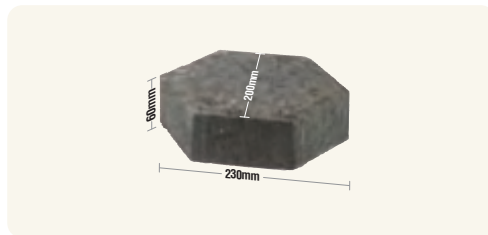

## Features and Benefits

- Unique shaped concrete block paving
- Combine two or more colours to create unusual patterns
- Compatible with Kerb-Setts and other ReadyPave® products of the same thickness
- Suitable applications; residential, pedestrianised areas and lightly trafficked roads
- Manufactured to BS EN 1338:2003

### Technical Data

Dimensions (mm) (Hexagonal)	230x200x60
Blocks per m <sup>2</sup>	29
Weight (kg)	4.44