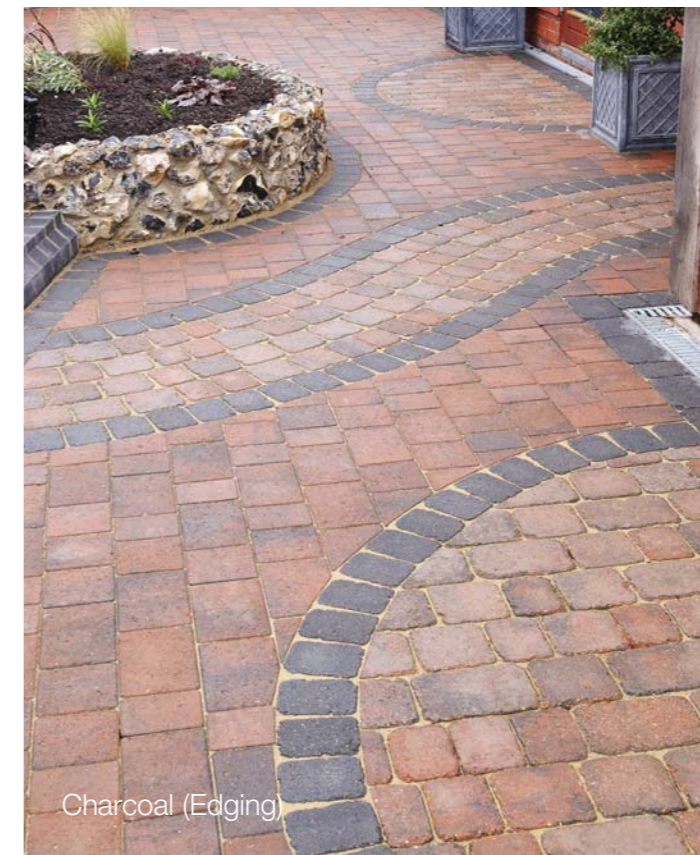

Charcoal

Charcoal (Edging)

A modern twist on a time-honoured design

Chelsea Cobble

Create an eclectic masterpiece by combining the beauty and tradition of cobbles with dynamic structures and soft lush planting. The ReadyPave® Chelsea Cobbles can be used to create a variety of looks and features, from accentuating a small pathway through to creating an undulating expanse with a natural stone effect.

A small but perfectly formed paver will make your garden the ideal place to invite and entertain friends.

Chelsea Cobble colour

Charcoal

Sizes available

Chelsea Cobbles are only available in 60mm thickness.