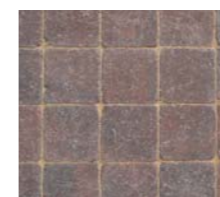

Burnt Elm

Burnt Elm

Recapture the feeling of Victorian living

Barclay

Re-styled from the original Victorian Setts, ReadyPave®'s Barclay affords perfect geometric patterns in traditional stunning colours whilst presenting the endearing olde worlde facade with its irregular edges. Our smaller dimension square is perfect for period living in either your garden or on your driveway.

Just the thing for those with a passion for tradition.

Choice of Barclay colours

Wheatmeal

Charcoal

Burnt Elm

Autumn Hue

Sunrise

Size available

Barclay is only available in 60mm thickness.

Barclay setts complement our Chelsea Kerb range on page 28.