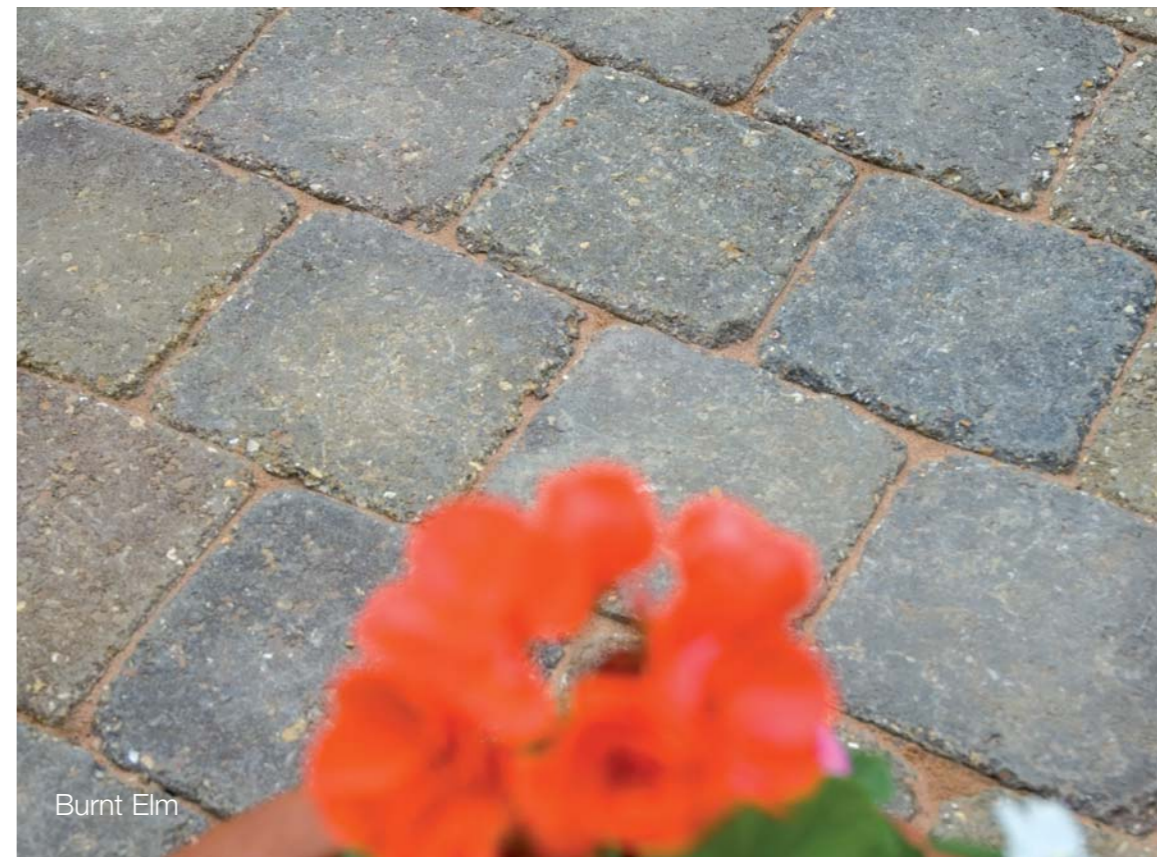

Burnt Elm

Burnt Elm

Recapture the feeling of Victorian living

Barclay

Re-styled from the original Victorian Setts, ReadyPave®'s Barclay affords perfect geometric patterns in traditional stunning colours whilst presenting the endearing olde worlde facade with its irregular edges. Our smaller dimension square is perfect for period living in either your garden or on your driveway.

Just the thing for those with a passion for tradition.

Choice of Barclay colours

Wheatmeal

Charcoal

Burnt Elm

Autumn Hue

Sunrise

Size available

Barclay is only available in 60mm thickness.

Barclay setts complement our Chelsea Kerb range on page 28.