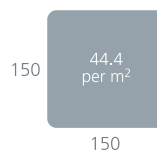

### Choice of colours

*Wheatmeal*

*Charcoal*

*Burnt Elm*

*Autumn Hue*

*Sunrise*

Barclay in Burnt Elm.

### Size available

*Barclay is only available in 60mm thickness.*

*Design hint!* Coordinate the colours in your driveway to that of your roof creating a subtle harmony.

*Period living...*