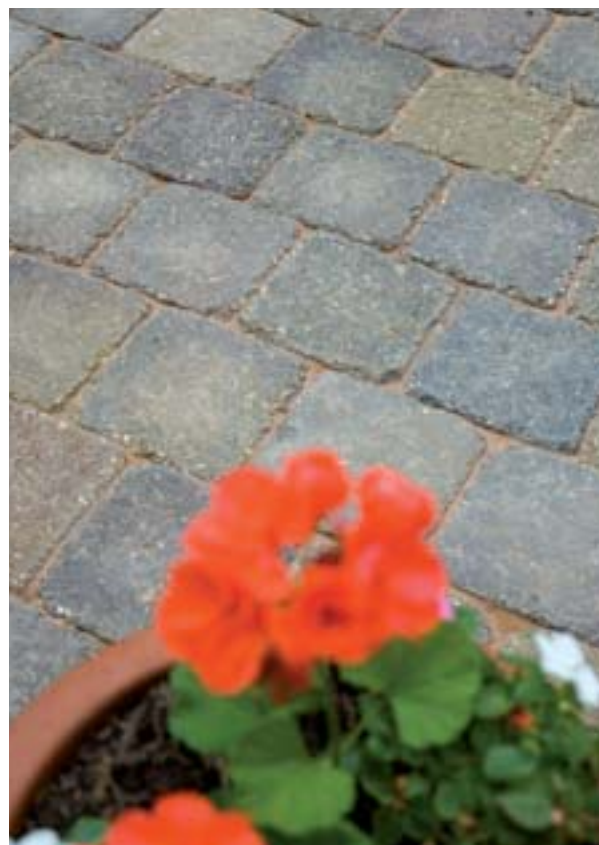

## Recapture the feeling of Victorian living

Re-styled from the original Victorian Setts, ReadyPave®'s Barclay affords perfect geometric patterns in traditional stunning colours whilst presenting the endearing olde worlde facade with its irregular edges. Our smaller dimension square is perfect for period living in either your garden or on your driveway.

### Choice of colours

*Wheatmeal*

*Charcoal*

*Burnt Elm*

*Autumn Hue*

*Sunrise*

Barclay in Burnt Elm.