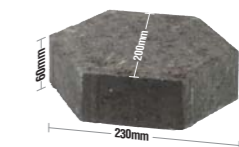

### Sizes available

Agora is only available in 60mm thickness.