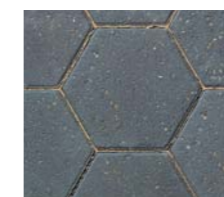

Choice of Agora colours

Charcoal