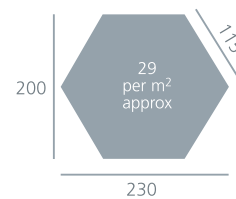

## Size available

Agora is only available in 60mm thickness.

*Design hint!* Use contrasting colours and shapes on your edging to make the design your own.  
*Interest & intrigue...*